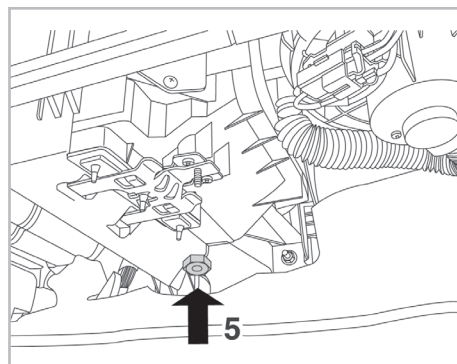

COMFORT

particle filter

698891

FH137

PA

WANT TO KNOW MORE?

www.valeo-techassist.com

FOR
MAZDA

PREMACY A/C+ (06/99 >)

Valeo Service - Société par Actions simplifiée - Capital de 12 900 000 € - 70, rue Playel, 93285 Saint-Denis Cedex - France - B 306 486 408 RCS Bobigny