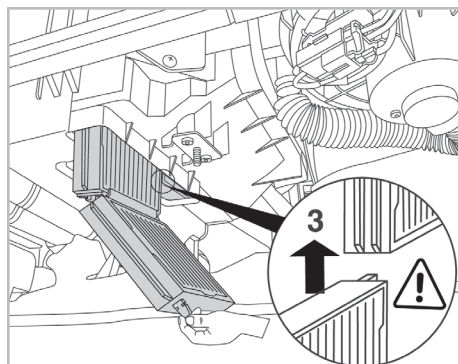

COMFORT

particle filter

698891

FH137

PA

WANT TO KNOW MORE?

www.valeo-techassist.com

FOR
MAZDA

PREMACY A/C+ (06/99 >)

Valeo Service - Société par Actions simplifiée - Capital de 12 900 000 € - 70, rue Playel, 93285 Saint-Denis Cedex - France - B 306 486 408 RCS Bobigny