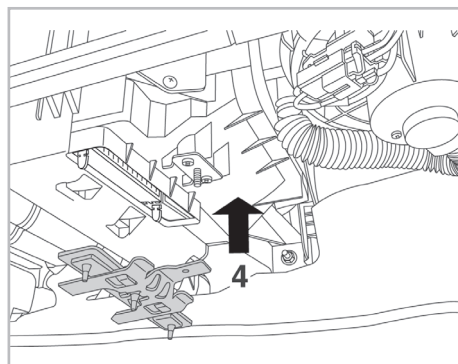

COMFORT

particle filter

698891

FH137

PA

WANT TO KNOW MORE?

www.valeo-techassist.com

FOR
MAZDA

PREMACY A/C+ (06/99 >)

Valeo Service - Société par Actions simplifiée - Capital de 12 900 000 € - 70, rue Playel, 93285 Saint-Denis Cedex - France - B 306 486 408 RCS Bobigny