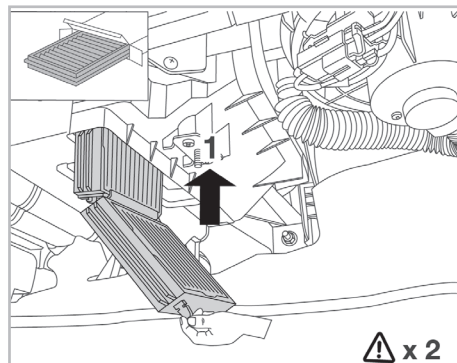

COMFORT

particle filter

698891

FH137

PA

WANT TO KNOW MORE?

www.valeo-techassist.com

FOR
MAZDA

PREMACY A/C+ (06/99 >)

Valeo Service - Société par Actions simplifiée - Capital de 12 900 000 € - 70, rue Playel, 93285 Saint-Denis Cedex - France - B 306 486 408 RCS Bobigny