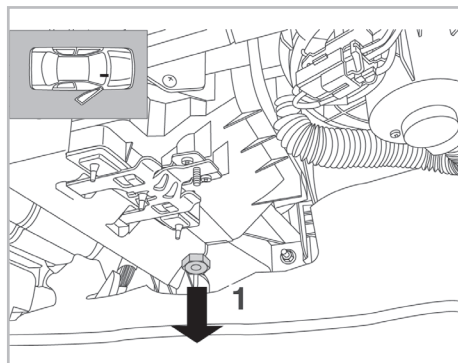

COMFORT

particle filter

698891

FH137

PA

WANT TO KNOW MORE?

www.valeo-techassist.com

FOR
MAZDA

PREMACY A/C+ (06/99 >)

Valeo Service - Société par Actions simplifiée - Capital de 12 900 000 € - 70, rue Playel, 93285 Saint-Denis Cedex - France - B 306 486 408 RCS Bobigny