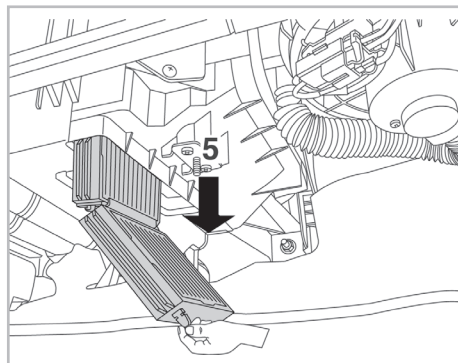

COMFORT

particle filter

698891

FH137

PA

WANT TO KNOW MORE?

www.valeo-techassist.com

FOR
MAZDA

PREMACY A/C+ (06/99 >)

Valeo Service - Société par Actions simplifiée - Capital de 12 900 000 € - 70, rue Playel, 93285 Saint-Denis Cedex - France - B 306 486 408 RCS Bobigny