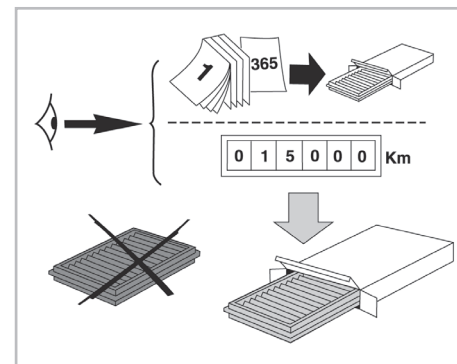

COMFORT

particle filter

698891

FH137

PA

WANT TO KNOW MORE?

www.valeo-techassist.com

FOR
MAZDA

PREMACY A/C+ (06/99 >)

Valeo Service - Société par Actions simplifiée - Capital de 12 900 000 € - 70, rue Playel, 93285 Saint-Denis Cedex - France - B 306 486 408 RCS Bobigny