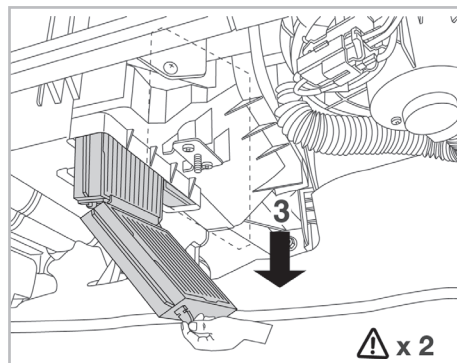

COMFORT

particle filter

698891

FH137

PA

WANT TO KNOW MORE?

www.valeo-techassist.com

FOR
MAZDA

PREMACY A/C+ (06/99 >)

Valeo Service - Société par Actions simplifiée - Capital de 12 900 000 € - 70, rue Playel, 93285 Saint-Denis Cedex - France - B 306 486 408 RCS Bobigny