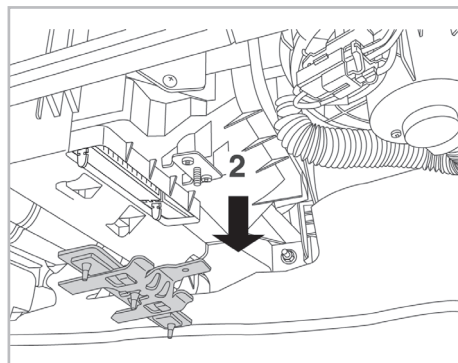

COMFORT

particle filter

698891

FH137

PA

WANT TO KNOW MORE?

www.valeo-techassist.com

FOR
MAZDA

PREMACY A/C+ (06/99 >)

Valeo Service - Société par Actions simplifiée - Capital de 12 900 000 € - 70, rue Playel, 93285 Saint-Denis Cedex - France - B 306 486 408 RCS Bobigny