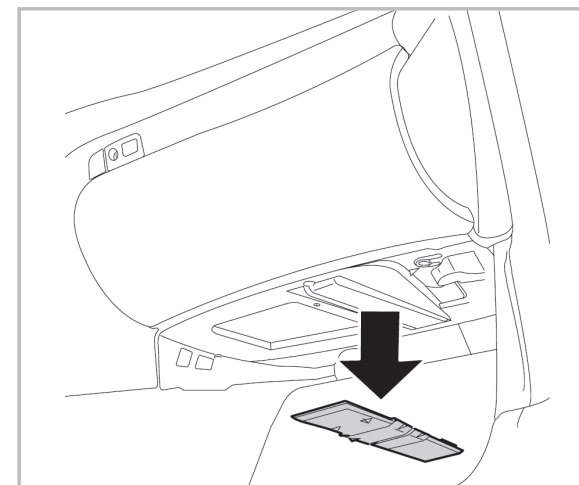

COMFORT

particle filter

698891

FH137

PA

WANT TO KNOW MORE?

www.valeo-techassist.com

FOR
MAZDA

323 (BJ) A/C- (08/98 > 10/03) / 626 (GF) A/C- (10/99 > 05/02)

Valeo Service - Société par Actions simplifiée - Capital de 12 900 000€ - 70, rue Playel, 93285 Saint-Denis Cedex - France - B 306 486 408 RCS Bobigny