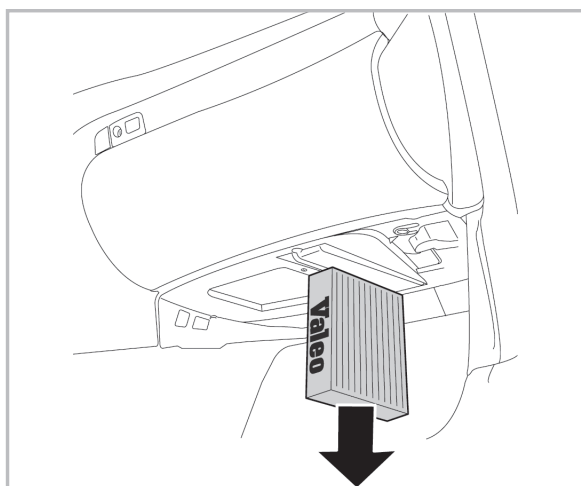

COMFORT

particle filter

698891

FH137

PA

WANT TO KNOW MORE?

www.valeo-techassist.com

FOR
MAZDA

323 (BJ) A/C- (08/98 > 10/03) / 626 (GF) A/C- (10/99 > 05/02)

Valeo Service - Société par Actions simplifiée - Capital de 12 900 000€ - 70, rue Playel, 93285 Saint-Denis Cedex - France - B 306 486 408 RCS Bobigny