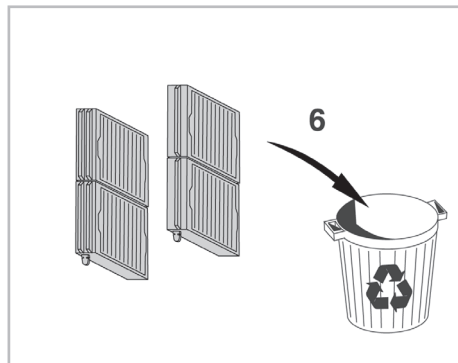

COMFORT

particle filter

698891

FH137

PA

WANT TO KNOW MORE?

www.valeo-techassist.com

FOR
MAZDA

PREMACY A/C+ (06/99 >)

Valeo Service - Société par Actions simplifiée - Capital de 12 900 000 € - 70, rue Playel, 93285 Saint-Denis Cedex - France - B 306 486 408 RCS Bobigny