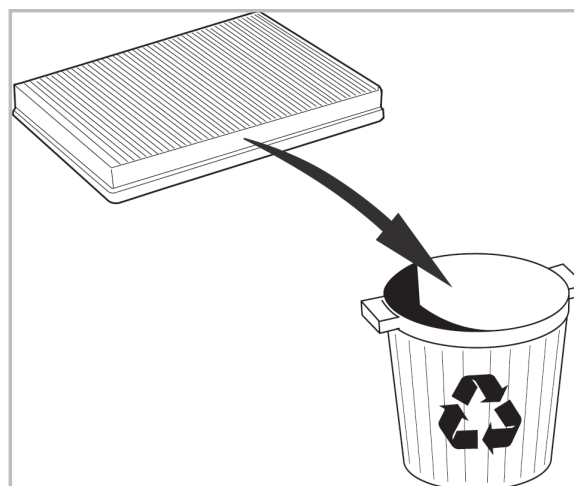

COMFORT

particle filter

698891

FH137

PA

WANT TO KNOW MORE?

www.valeo-techassist.com

FOR
MAZDA

323 (BJ) A/C- (08/98 > 10/03) / 626 (GF) A/C- (10/99 > 05/02)

Valeo Service - Société par Actions simplifiée - Capital de 12 900 000€ - 70, rue Playel, 93285 Saint-Denis Cedex - France - B 306 486 408 RCS Bobigny