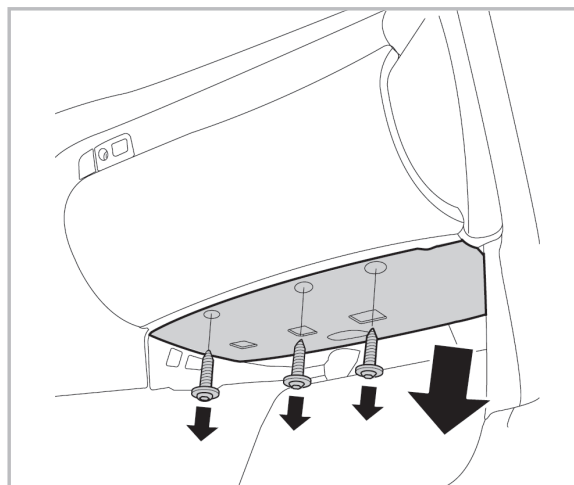

COMFORT

particle filter

698891

FH137

PA

WANT TO KNOW MORE?

www.valeo-techassist.com

FOR
MAZDA

323 (BJ) A/C- (08/98 > 10/03) / 626 (GF) A/C- (10/99 > 05/02)

Valeo Service - Société par Actions simplifiée - Capital de 12 900 000€ - 70, rue Playel, 93285 Saint-Denis Cedex - France - B 306 486 408 RCS Bobigny