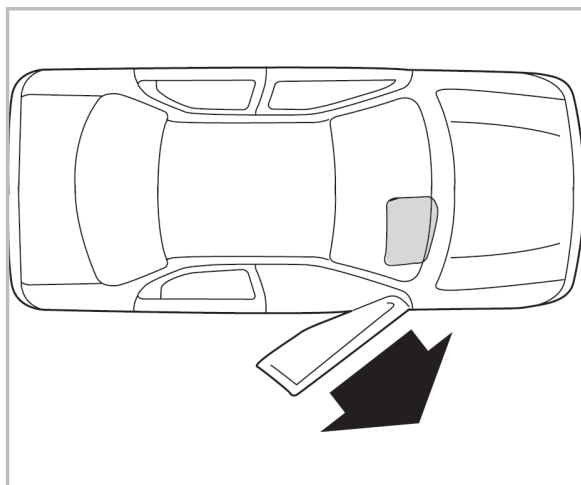

COMFORT

particle filter

698891

FH137

PA

WANT TO KNOW MORE?

www.valeo-techassist.com

FOR
MAZDA

323 (BJ) A/C- (08/98 > 10/03) / 626 (GF) A/C- (10/99 > 05/02)

Valeo Service - Société par Actions simplifiée - Capital de 12 900 000€ - 70, rue Playel, 93285 Saint-Denis Cedex - France - B 306 486 408 RCS Bobigny